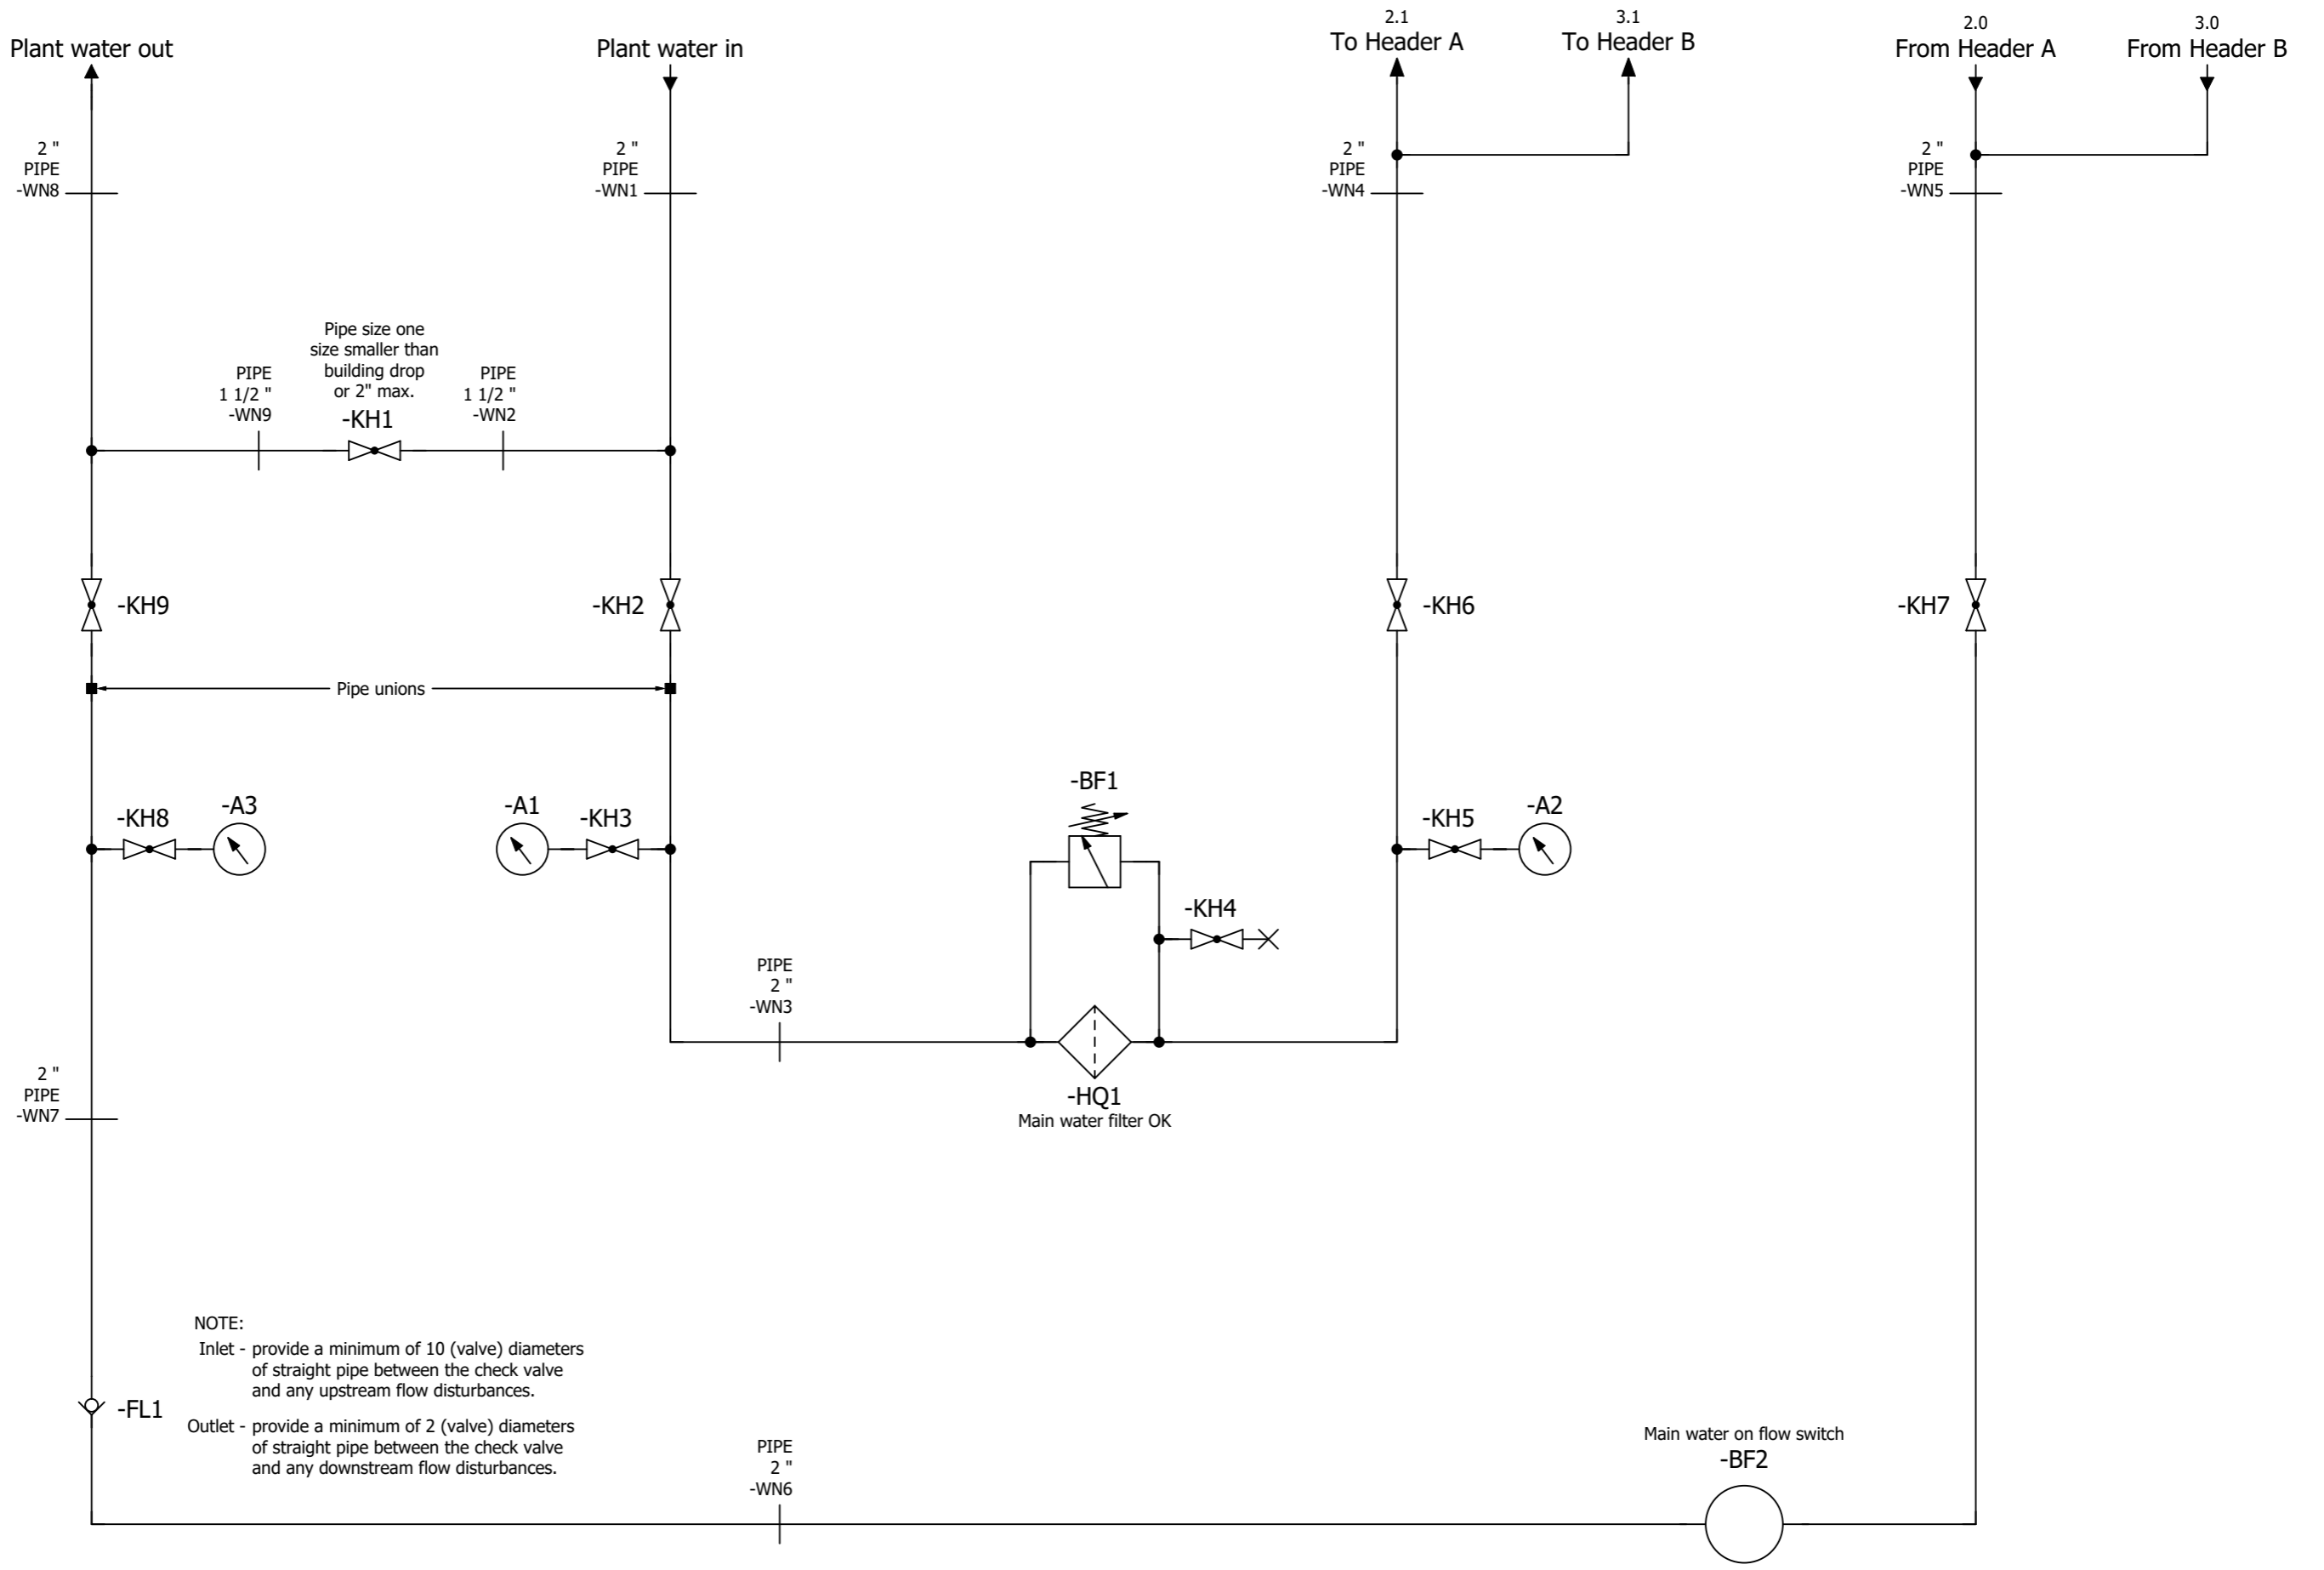

Table of contents

Column X: An automatically generated page was edited

F06_001

Page	Page description	supplementary page field	Date	Edited by	X
&MAA/1	Title page / cover sheet		12/15/2022	MKLEPADLO	
&MAB/1	Table of contents : &MAA/1 - &MMC/1		1/18/2023	MKLEPADLO	
&MFS=KH3+KH3/1	Incoming water supply		12/15/2022	MKLEPADLO	
&MFS=KH3+KH3/2	Water distribution Header A		1/18/2023	MKLEPADLO	
&MFS=KH3+KH3/3	Water distribution Header B		1/18/2023	MKLEPADLO	
&MPB+KH3/1	Parts list : 25.110.100 - 77-103-46		1/18/2023	MKLEPADLO	
&MPB+KH3/2	Parts list : W-8368-GREEN - W-8368-GREEN		12/15/2022	MKLEPADLO	
&MMC/1	Cable overview		1/18/2023	MKLEPADLO	

Date	12/15/2022	Volvo Trucks North America	Valiant TMS	Incoming water supply	Drawing name:	= 2V01&MFS-WATER_KF2	= KH3
Ed.	MKLEPADLO	P6700 Framing - Cell 2V01, KF2			Document type:	MFS	+ KH3
Appr.		Replacement of	Replaced by	Scale 1:1	Project nr:	22-16152	Page 1
Modification	Date	Name	Original				8

&MFS=KH3/3

2

Date	1/18/2023	Volvo Trucks North America	Valiant TMS	Parts list : 25.110.100 - 77-103-46	Drawing name:	=	
Ed.	MKLEPADLO	P6700 Framing - Cell 2V01, KF2	Scale 1:1		=2V01&MFS-WATER_KF2	+ KH3	
Appr					Document type:	Project nr:	Page
Modification	Date	Name	Original	Replaced by	MPB	22-16152	8